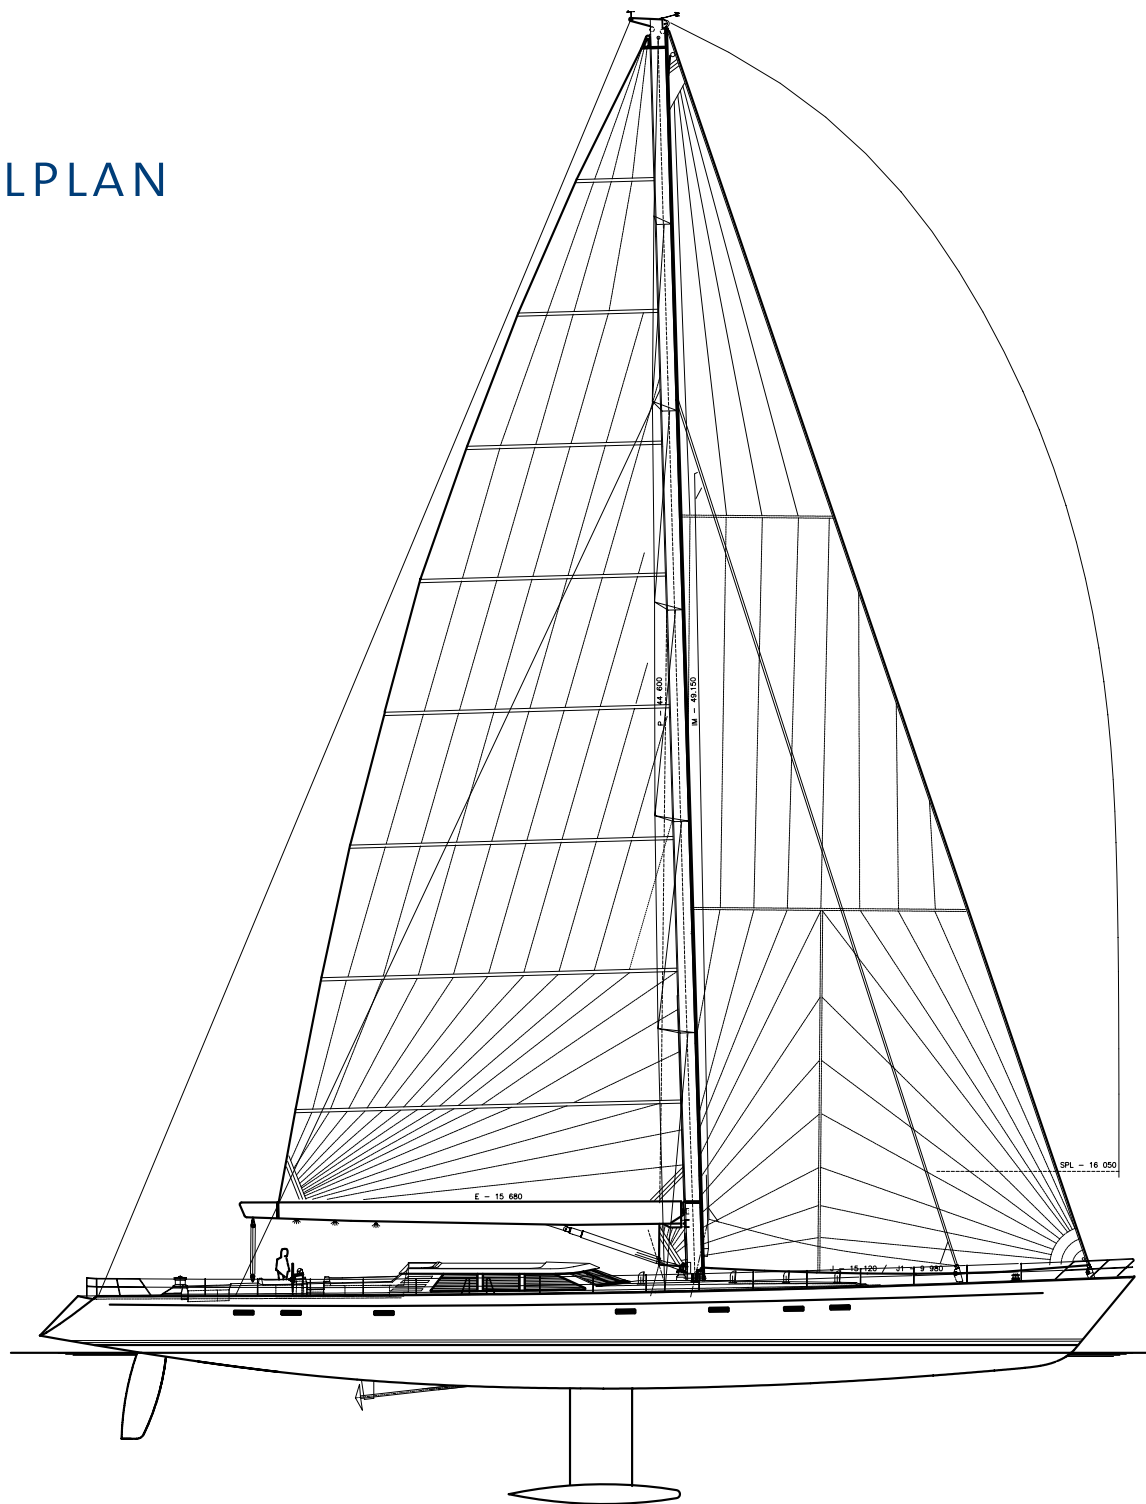

CAVALLO SAILPLAN

Baltic 141

Baltic 140' Performance Sloop

CAVALLO

CAVALLO DECKPLAN

1| main deck

2| accomodation deck